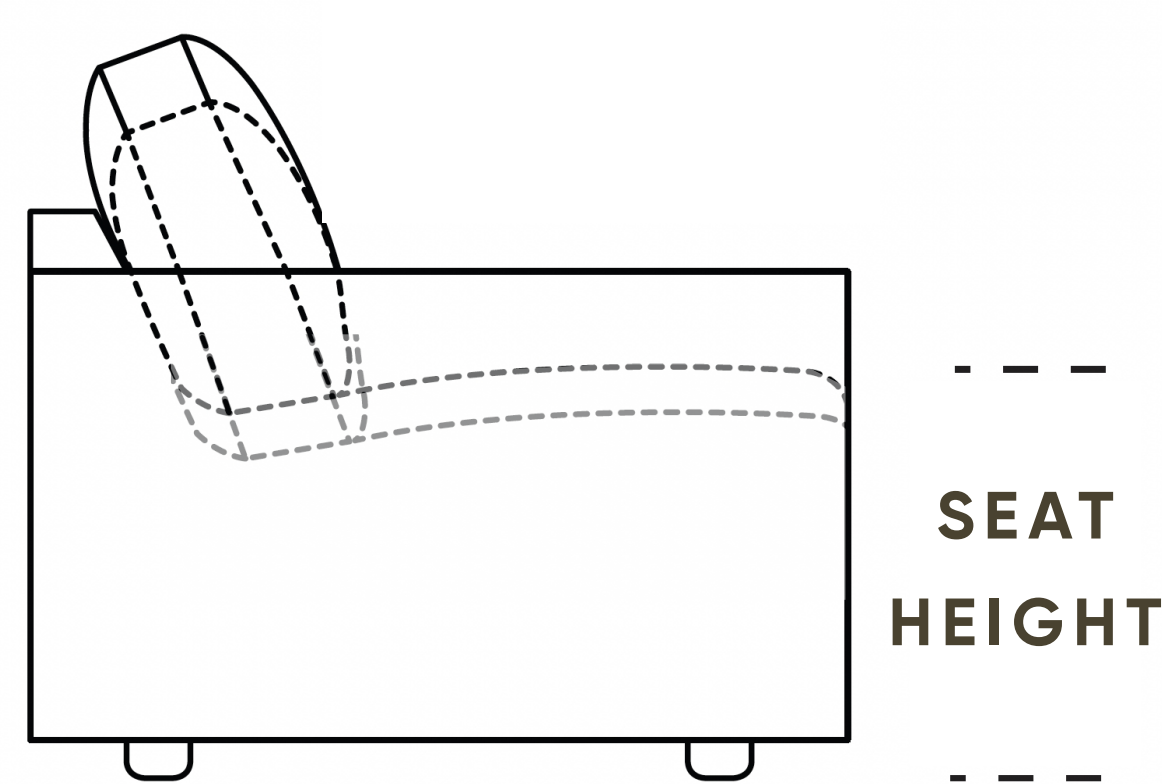

## SEAT HEIGHT

SEAT HEIGHT  
STANDARD 19"  
TALL 21"