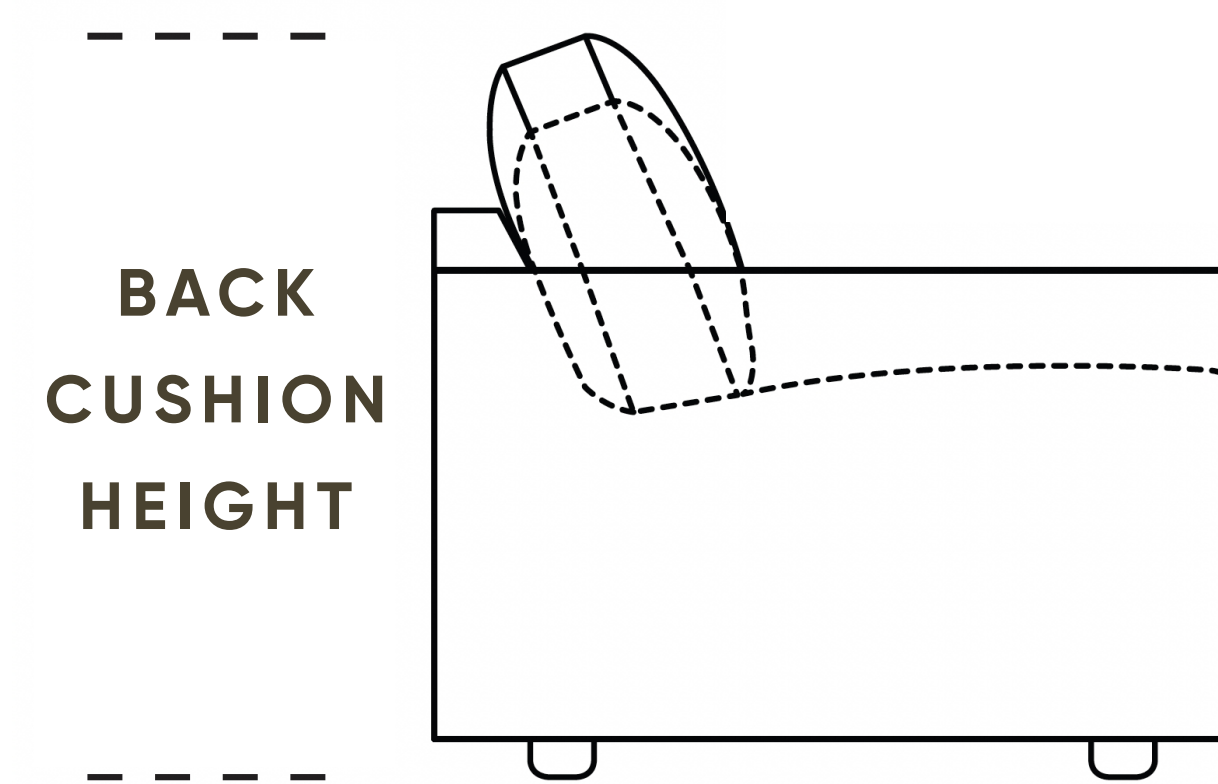

BACK HEIGHT

BACK CUSHION HEIGHT
STANDARD 32" - 33"
TALL 34" - 35"