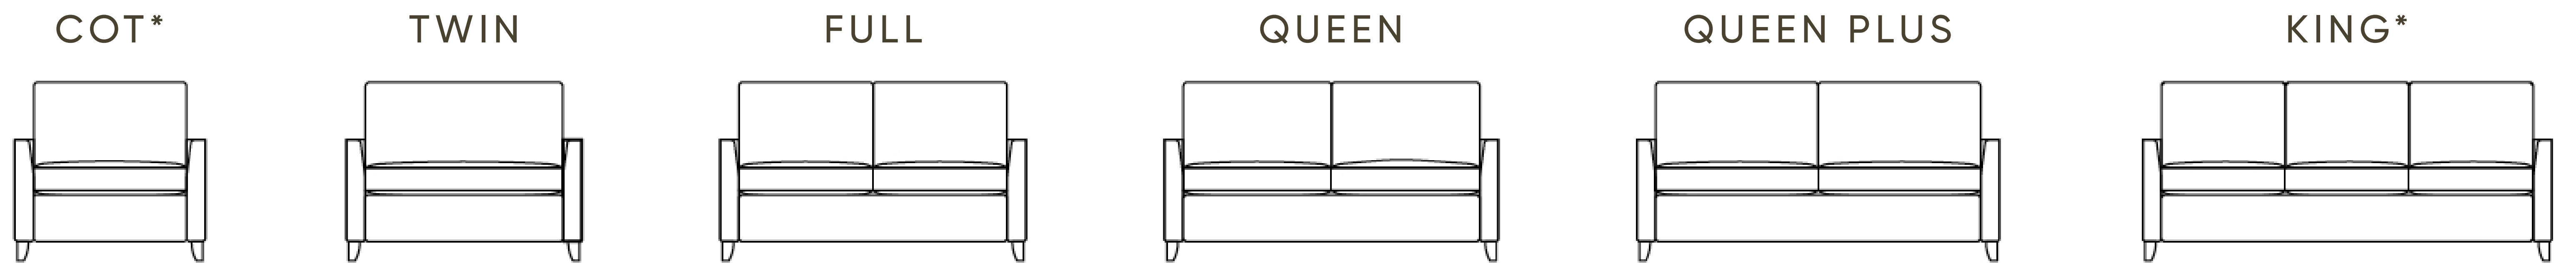

SILVER SLEEPER®

The Silver Sleeper® effortlessly transitions from a high-style sofa to a space-saving bed, making it ideal for multi-functional living areas. It features an expanding mattress and a fall-away back mechanism for a seamless conversion. Choose between a core foam or a cooling-gel mattress for personalized comfort.

HiPERFORM FOAM
With Crypton Ticking

COOLING GEL
With Copper Technology

TEMPUR-PEDIC®

SIZE

*Sizes available in Comfort Sleeper & Today Sleeper Only

LEG FINISHES

CUSHION STYLES

SEAT CUSHION