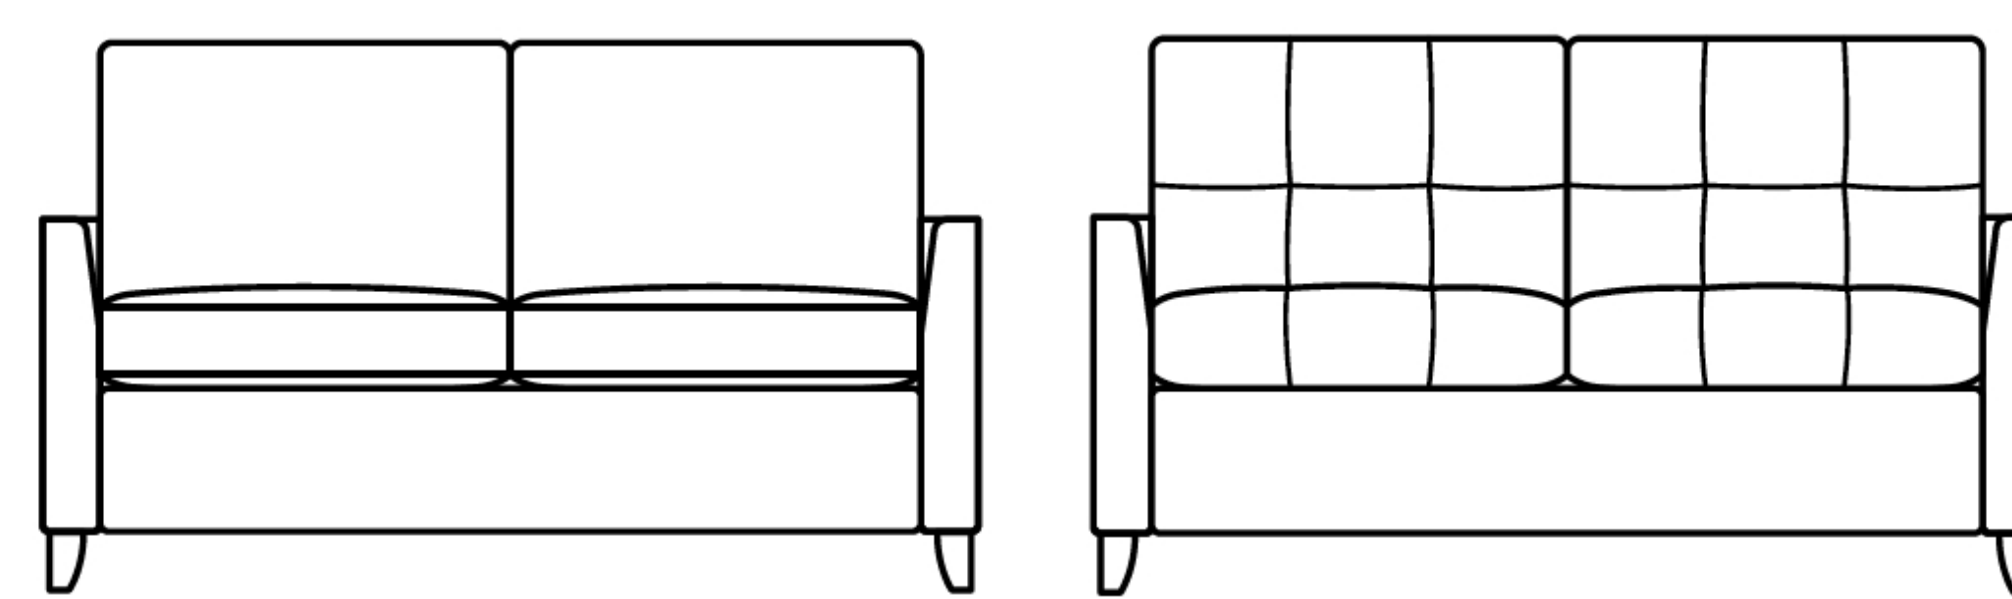

CUSHION DETAIL

PLAIN

Seat & Back

TUFTED

Seat & Back

CUSHION FILL

- ☐ **FOAM**
  With Crypton Ticking
- ☐ **DOWN**
  *Upcharges apply
- ☐ **TRILLIUM**
  *Upcharges apply