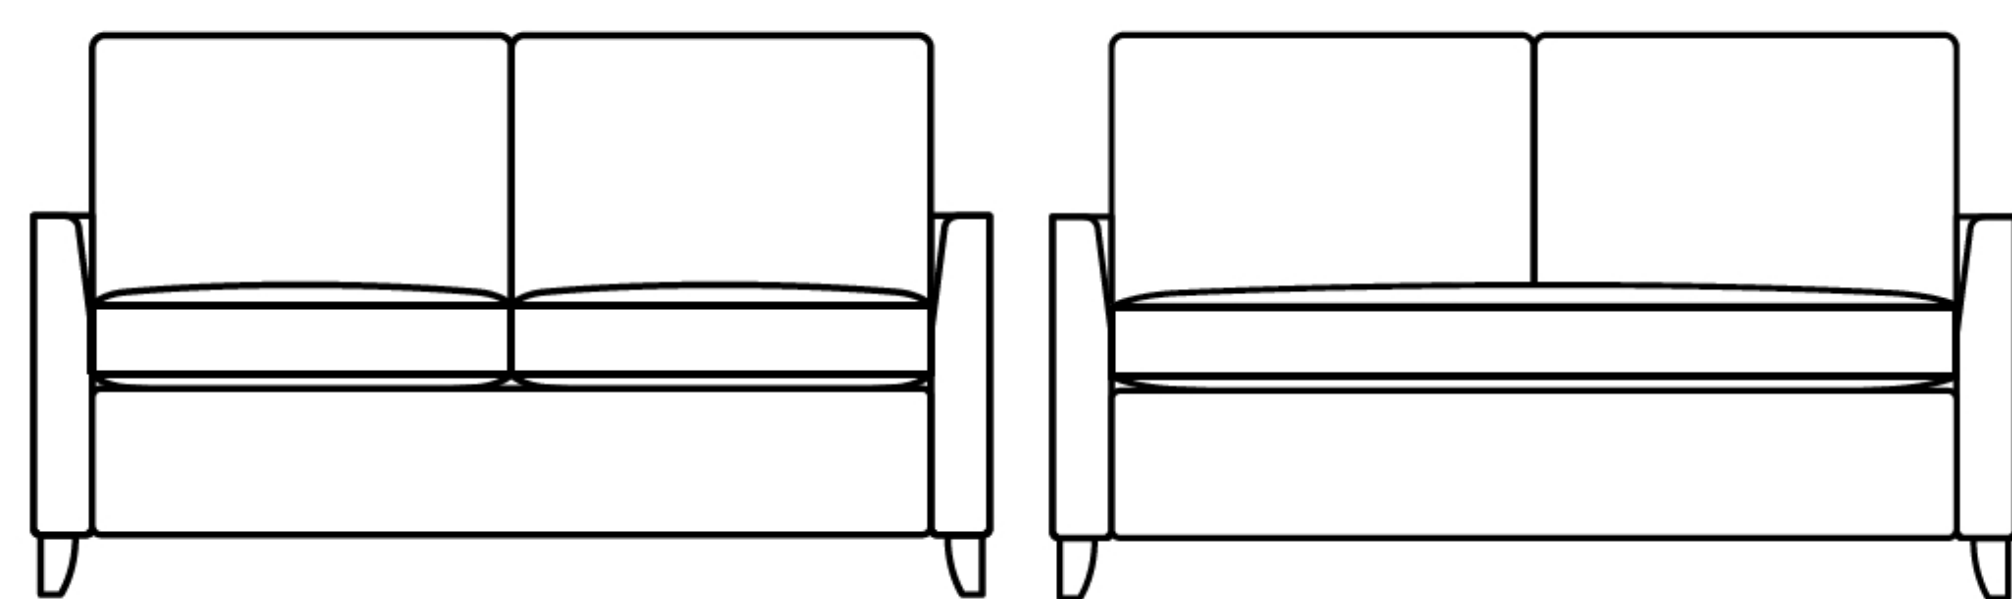

HiPERFORM FOAM
With Crypton Ticking

COOLING GEL
With Copper Technology

TEMPUR-PEDIC®

SIZE

*Sizes available in Comfort Sleeper & Today Sleeper Only

LEG FINISHES

CUSHION STYLES

SEAT CUSHION