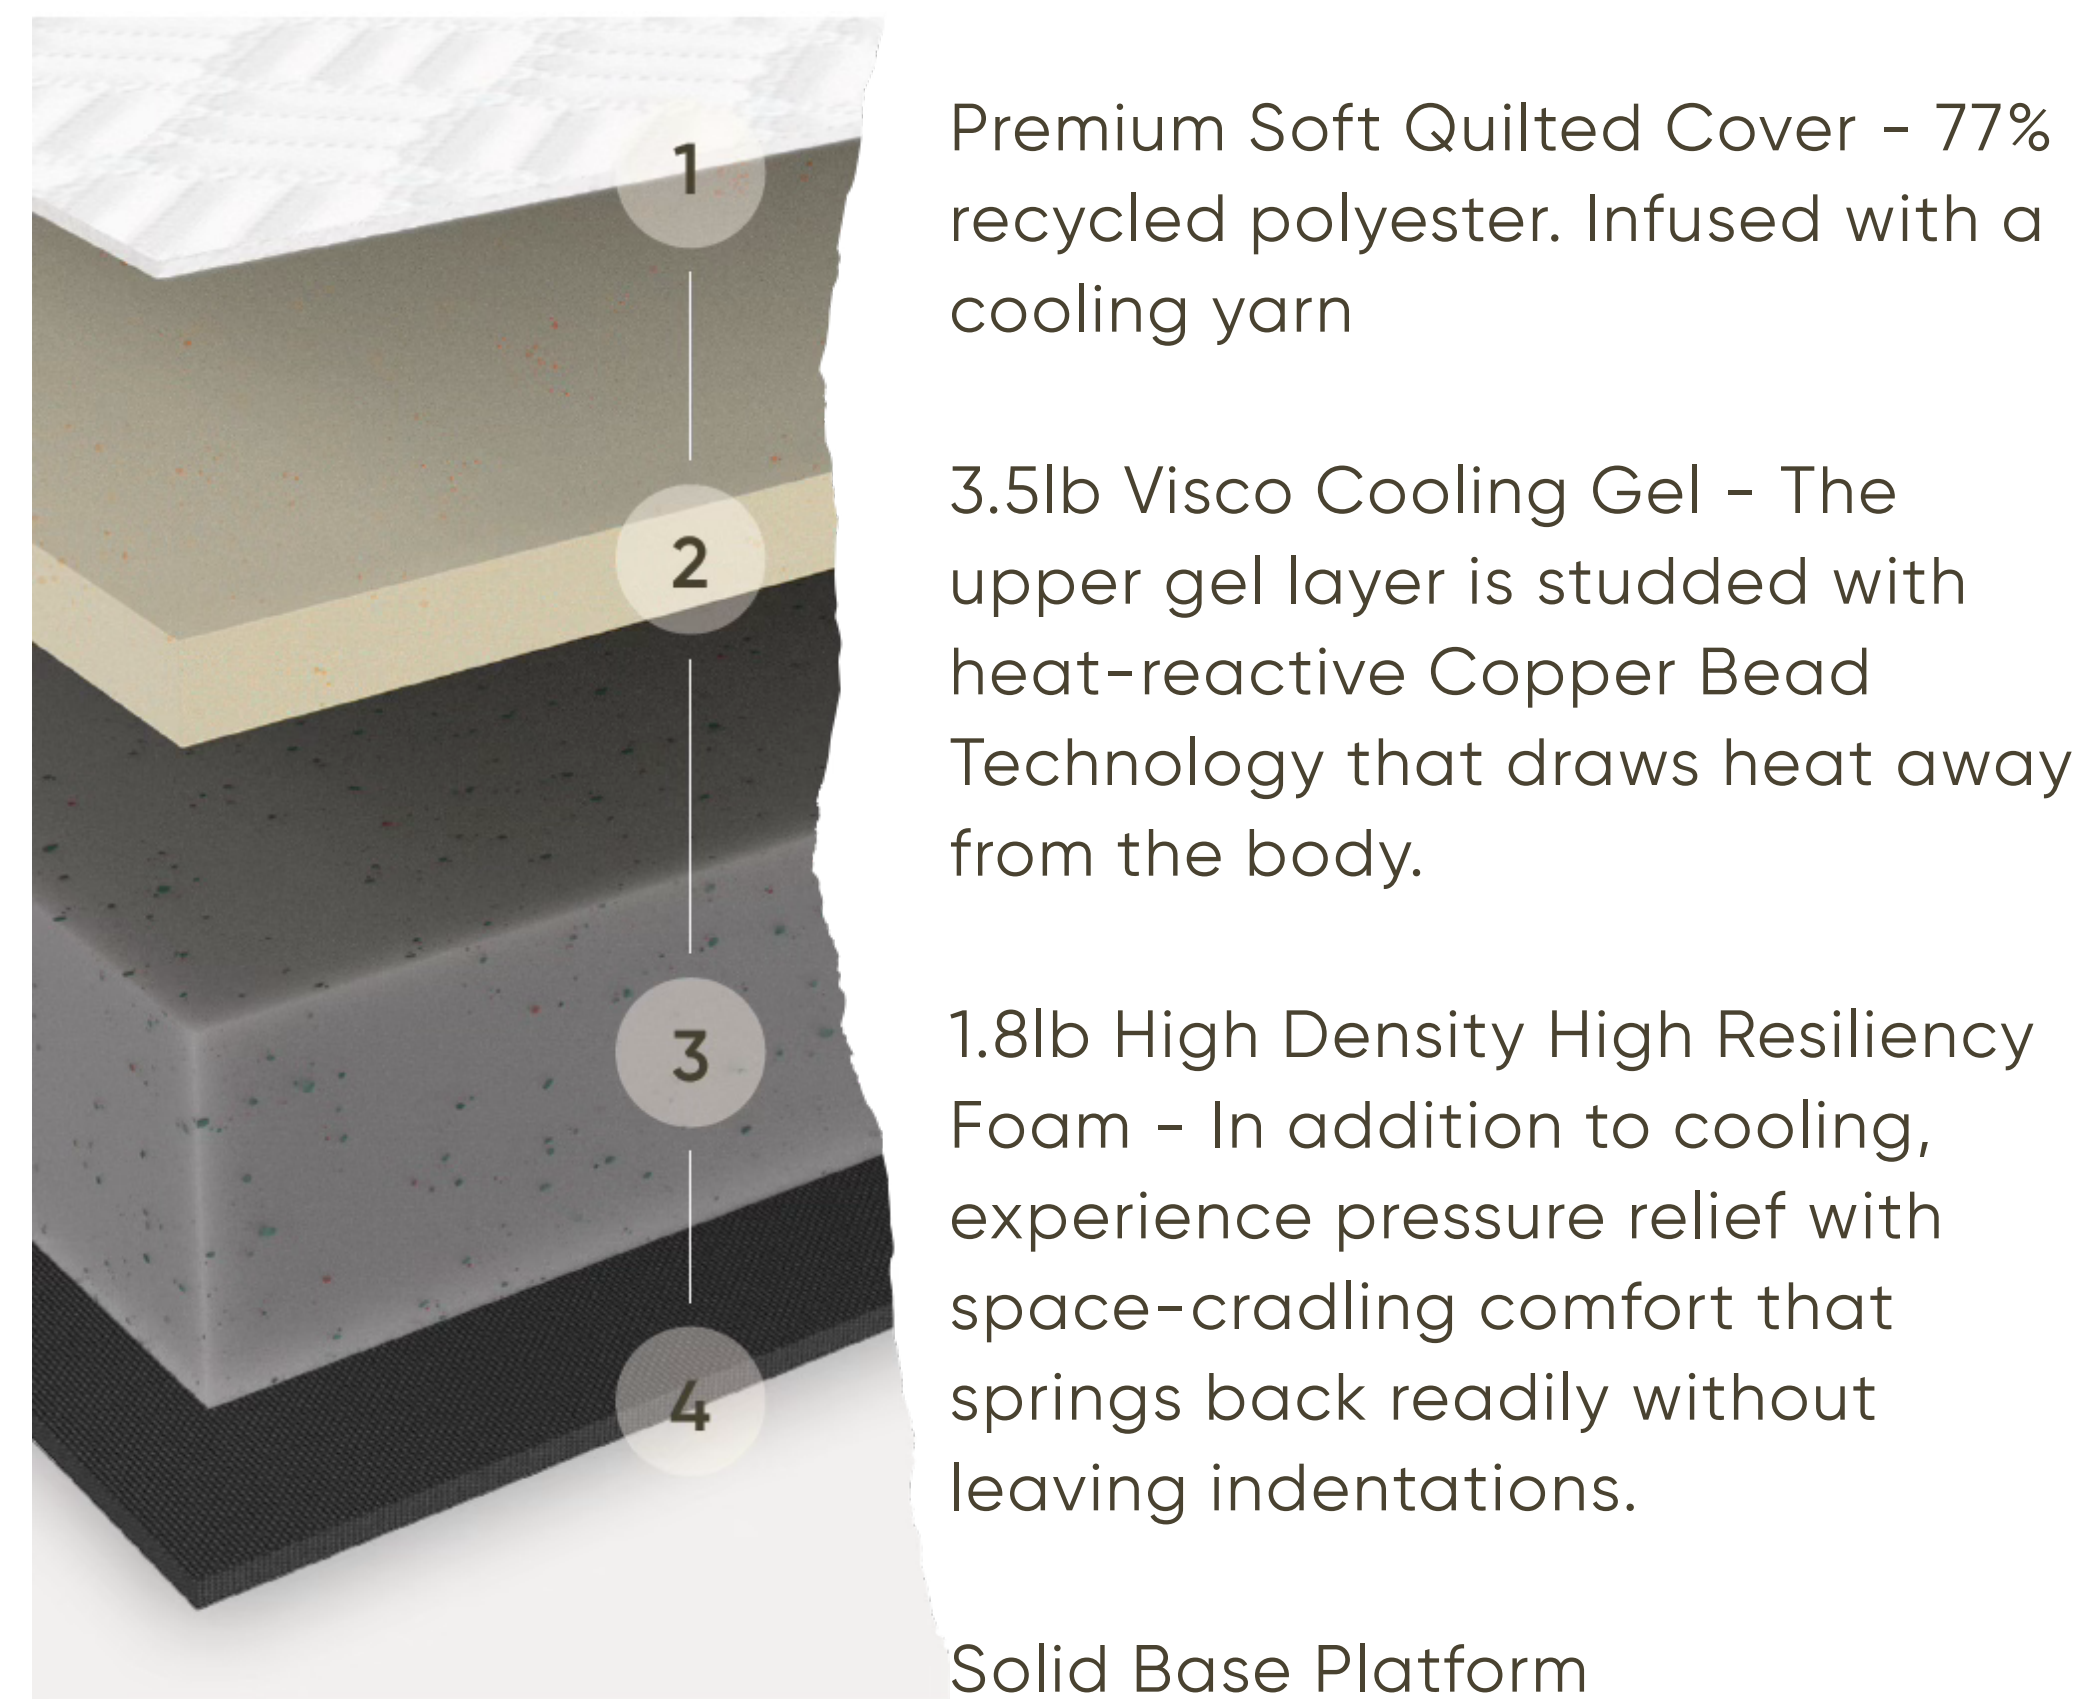

OPTIONS

Comfort that fits your lifestyle, and your living space.

MATTRESS CHOICE

☐ **CORE FORM**
Not available with Comfort Sleeper®

☐ **HiPERFORM FOAM**
With Crypton Ticking

☐ **COOLING GEL**
With Copper Technology

☐ **TEMPUR-PEDIC®**