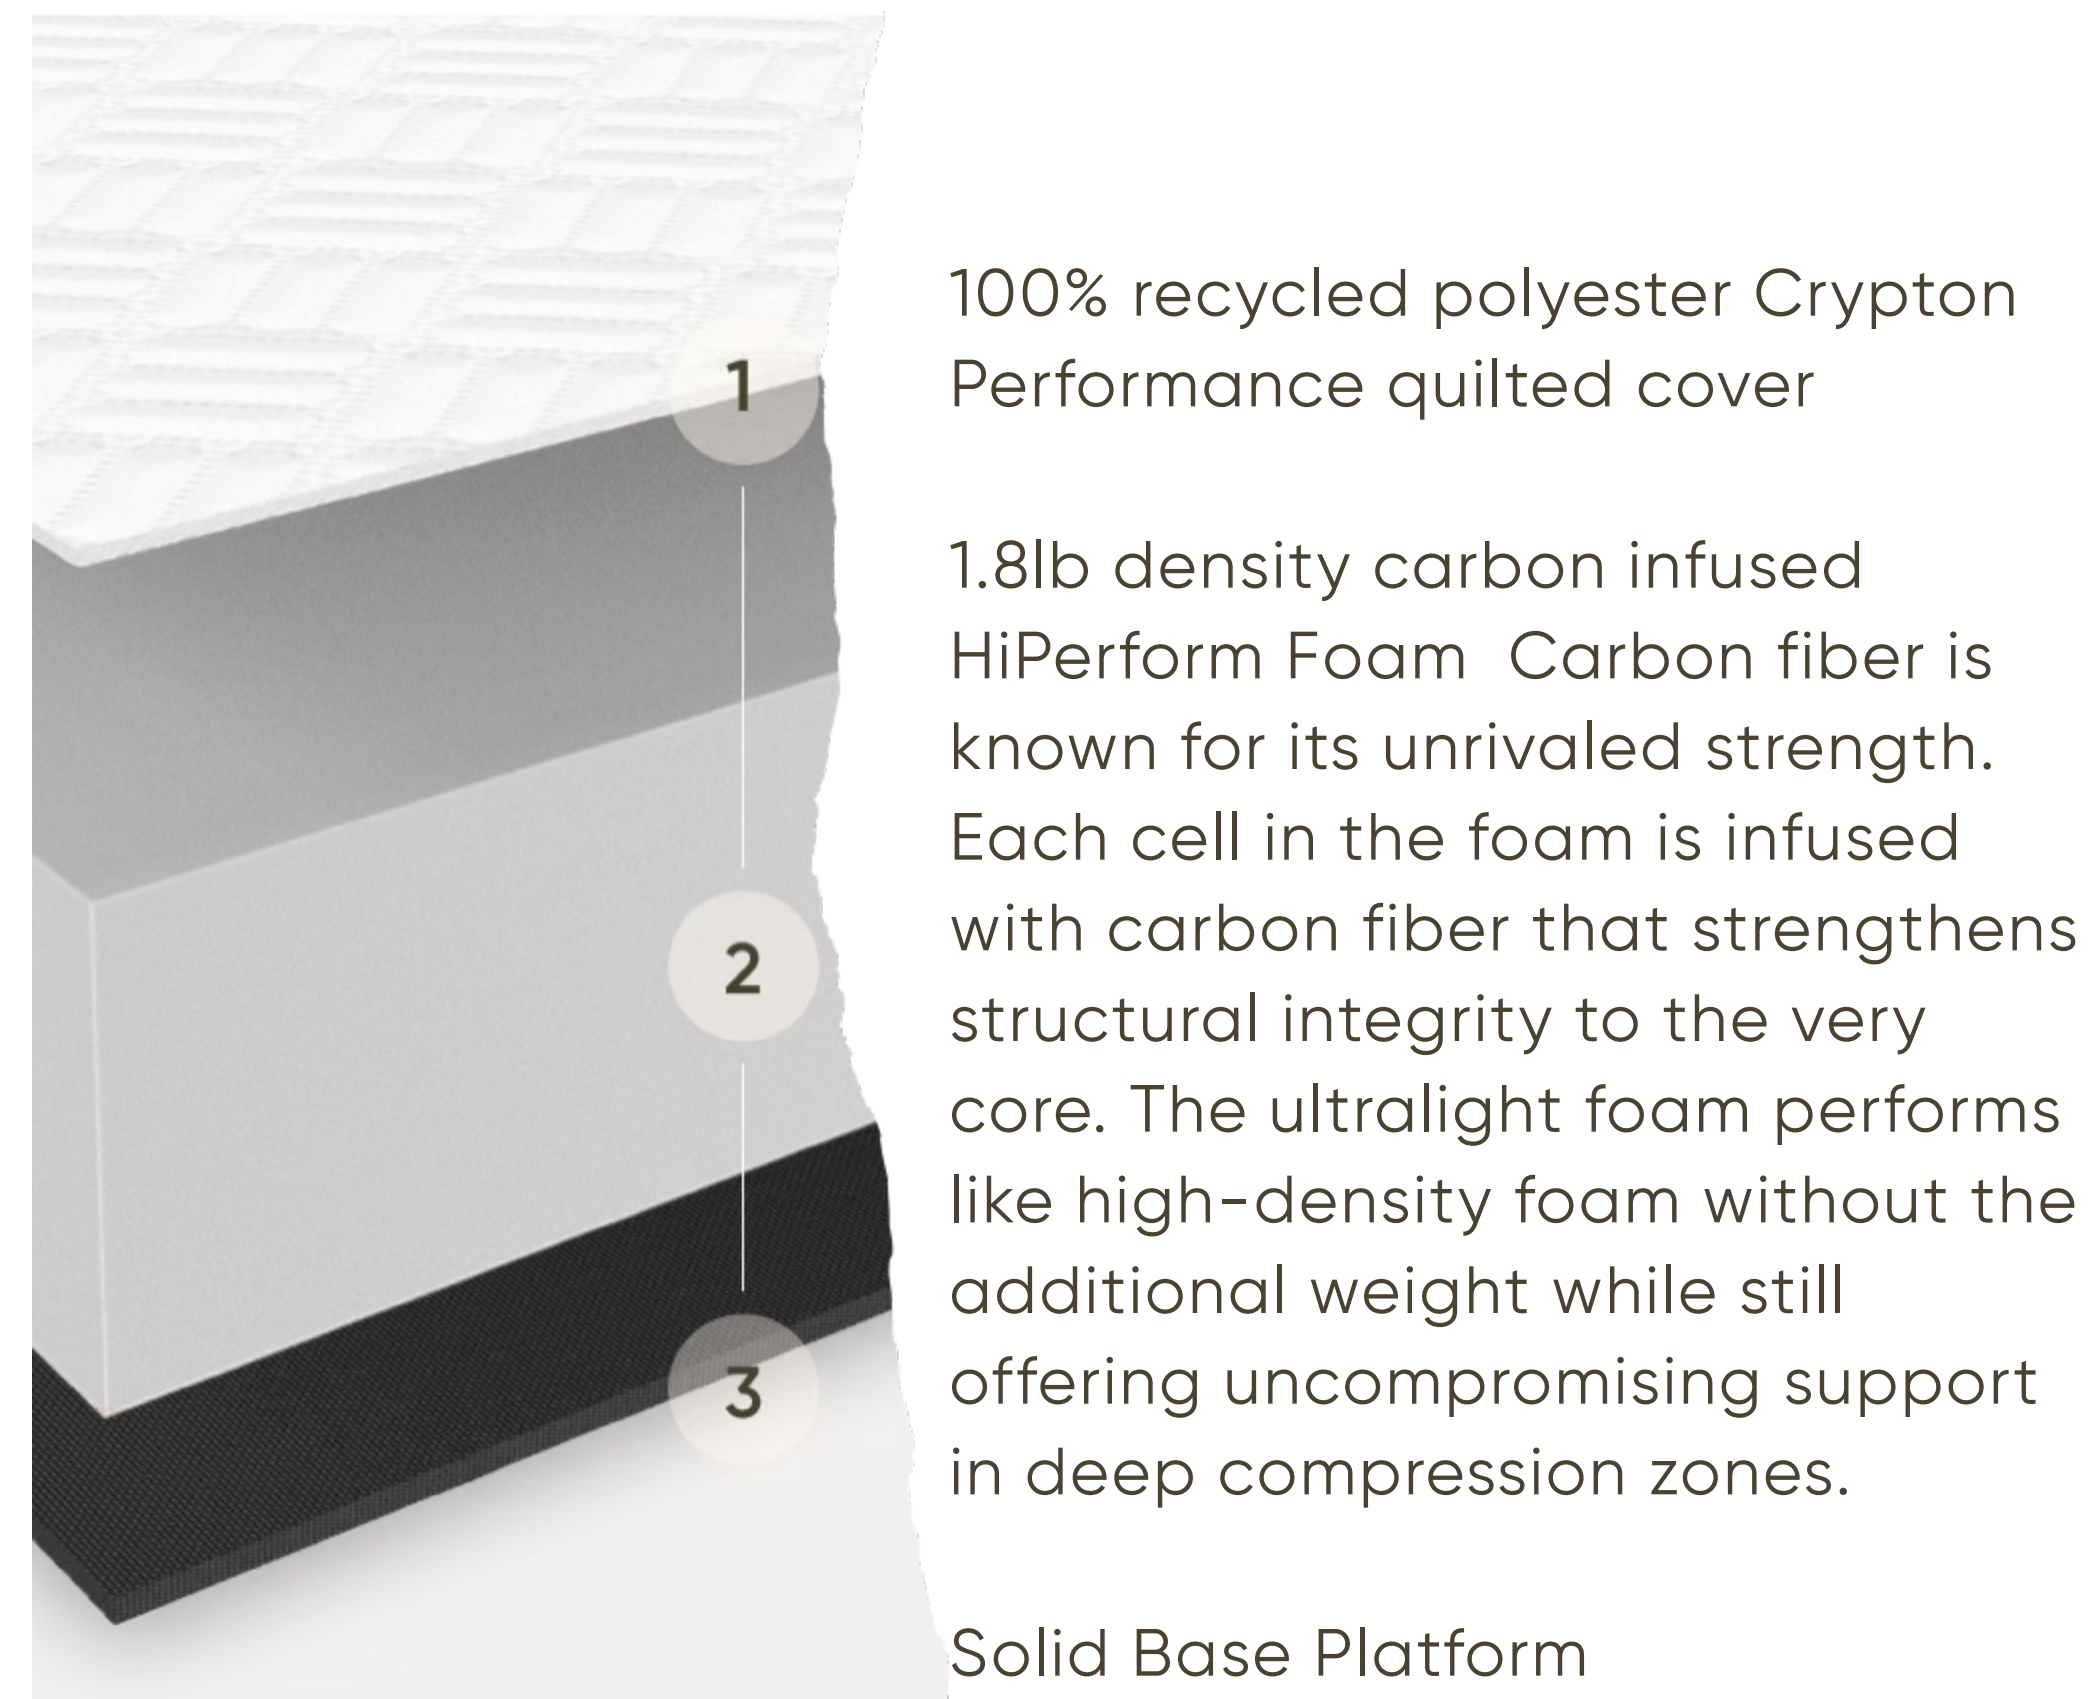

OPTIONS

Comfort that fits your lifestyle, and your living space.

MATTRESS CHOICE

☐ **CORE FORM**
Not available with Comfort Sleeper®

☐ **HiPERFORM FOAM**
With Crypton Ticking

☐ **COOLING GEL**
With Copper Technology

☐ **TEMPUR-PEDIC®**